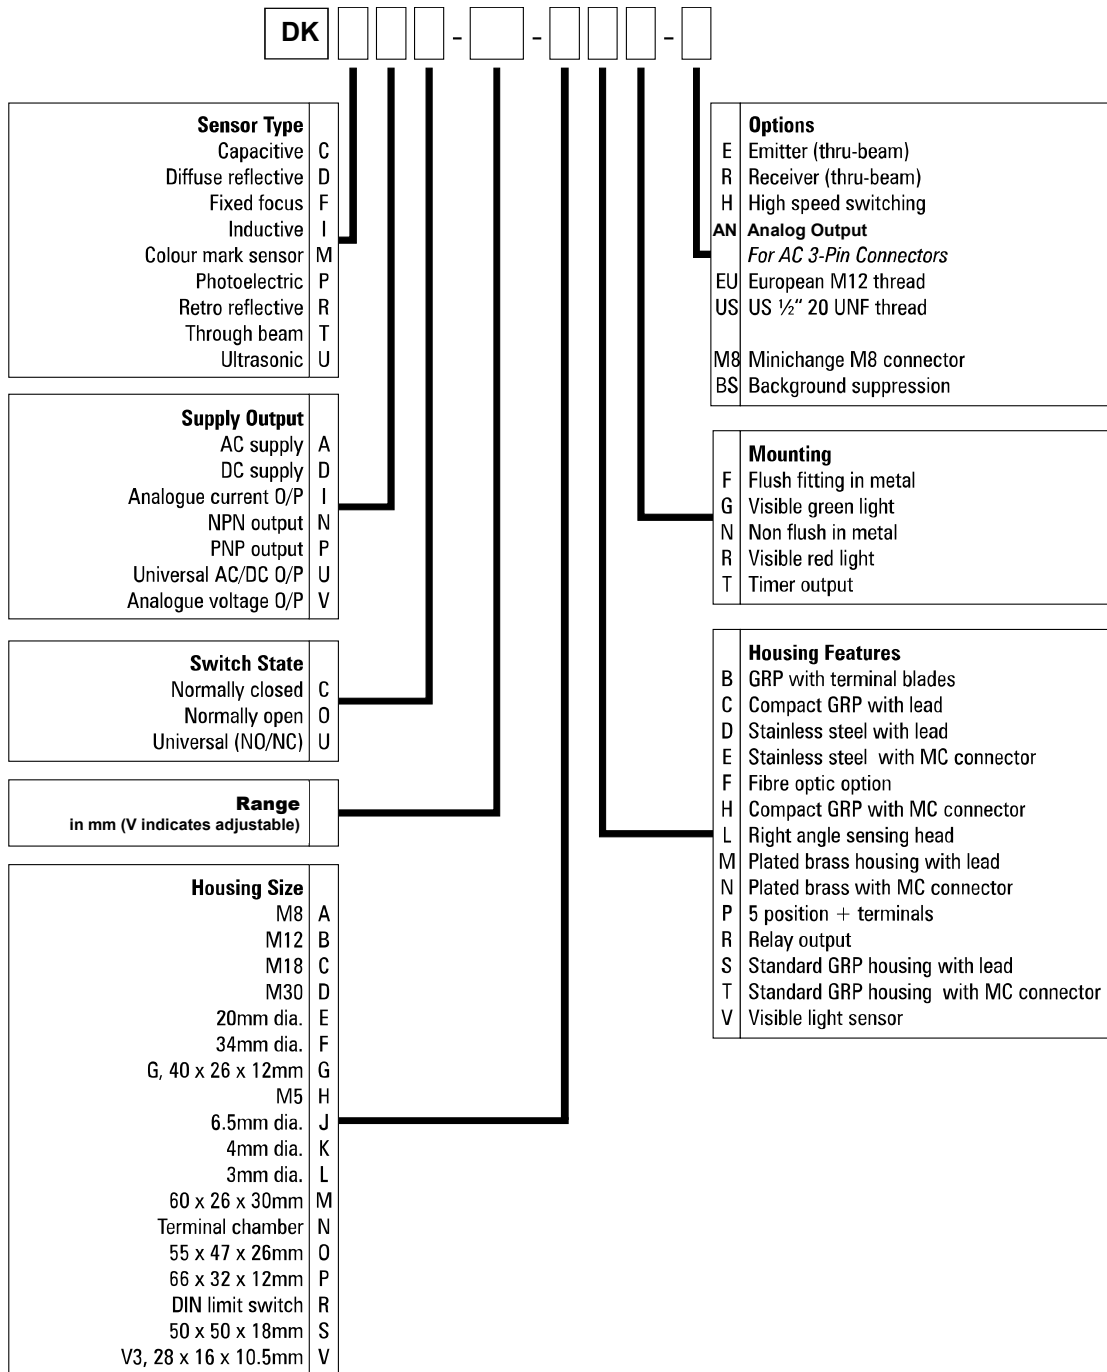

Proximity Sensors Part Number Selection Guide

How To Pick Your Durakool Proximity Sensor

There are Proximity Sensors to suit all industrial uses. To select the correct Proximity Sensor for your application, just decide which features you require from the chart below and confirm availability by referring to the data sheet.