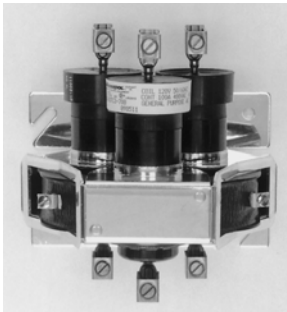

American Electronic Components, Inc.

1101 Lafayette Street, Elkhart, IN 46516, Tel: (574) 295-6330, Fax: (574) 293-8013, sales@aecsensors.com

DURAKOOL Series CFC (Open) 100 Amps

3 POLE

Durakool mercury contactors are a favorite choice for high reliability lighting and heating control. Their low maintenance and excellent tungsten in-rush handling characteristics provide dependable long-term operation. CFC (normally open) and CBC (normally closed) contactors are general purpose rated at 100 Amps. Top and bottom compression-lug connectors provide secure connection.

"C" size Durakool contactors have mercury-to-tungsten contacts for easy handling of inductive, tungsten, motor and resistive loads. Tungsten's resistance to arcing erosion prolongs the life of the contactor.

SPECIFICATIONS

Maximum Time:	Operate	Release
Normally Open:	90 ms	140 ms
Normally Closed:	200 ms	100 ms
Contact Bounce, Release:	Allowed on normally open models	
Recommended		
DC Load Polarity:	Top Connector Negative	
Load Connectors:	Pressure Connector #1-8 AWG Cu.	
Coil Terminals:	#6-32 Wire Binding Screw, Max. #12 AWG Cu.	
Breakdown Voltage:	5000 VRMS/Min. Across Contacts	