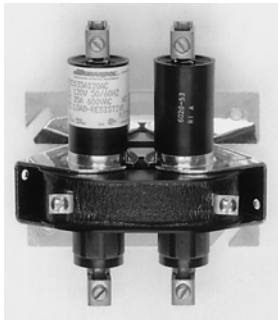

American Electronic Components, Inc.

1101 Lafayette Street, Elkhart, IN 46516, Tel: (574) 295-6330, Fax: (574) 293-8013, sales@aecsensors.com

 Gold Label Series 50 Amps

2 POLE

Durakool Gold Label 35 and 50 Amp models (normally open) are economical, special purpose contactors developed to handle resistive loads over millions of switching cycles. They have been used successfully in commercial cooking equipment, plastics machinery, process heating controls, comfort heating and lighting control applications.

As in all Durakool contactors, the liquid contact action of mercury switching is far superior to conventional mechanical contactors, offering significantly longer life. Gold Label contactors operate dependably in harsh industrial/commercial environments without special protection and do not require sophisticated equipment for troubleshooting.

SPECIFICATIONS

Maximum Time:	Operate	Release
	70 ms	90 ms
Contact Bounce, Release:	None	
Recommended DC Load Polarity:	Top Connector Negative	
Load Connectors:	Pressure Connector #4-14 AWG Cu.	
Coil Terminals:	#6-32 Wire Binding Screw, Max. #12 AWG Cu.	
Breakdown Voltage:	2000 VRMS/Min. Across Contacts	

TYPE/SERIES	Gold Label (50 Amps)					
DESCRIPTION	Volts	Resistive Part Number	Typical Coil Data			
			DC Ohms	Watts	Amps	V.A.
2 Pole (Normally Open)	24	2050A24AC	15	5.10	0.519	12.47
	120	2050A120AC	350	7.00	0.129	15.48
	208	2050A208AC	960	6.90	0.074	15.39
	240	2050A240AC	1520	5.50	0.055	13.20
	277	2050A277AC	2300	5.30	0.044	12.19
	480	2050A480AC	5600	5.80	0.027	12.96
	12 _(DC)	2050A12DC	24	6.00	0.500	—
	24 _(DC)	2050A24DC	90	6.40	0.266	—